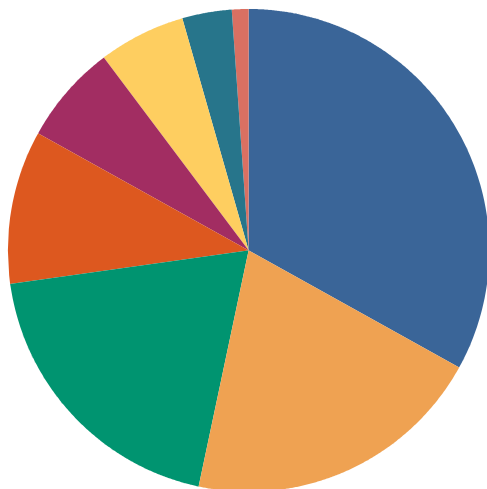

RAWLINS POLICE DEPARTMENT

Deer Related Calls

Initial Reason for Call

88

Deer Call-Dead Deer Call	33.0%
Deer Call-Crash/Collision With	20.5%
Deer Call-Welfare Injured/Sick	19.3%
Deer Call-Dogs Chasing Deer	10.2%
Deer Call-Rescue	6.8%
Deer Call-Feeding Deer	5.7%
Deer Call-Welfare Check	3.4%
Deer Call-Human Harassment of	1.1%
Total:	100.0%